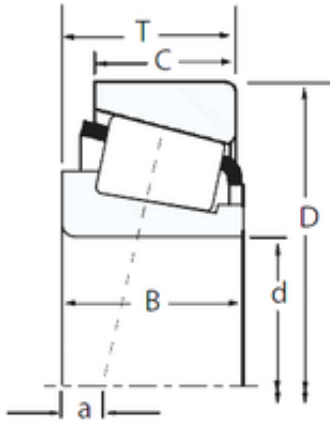

## AMERICAN SKF BEARING MFG.CORP.

precision truck parts rear axle inner wheel sets  
HM516449A/HM516410 SET421 timken tapered  
roller bearing price

Bearing No. HM516449A/HM516410

Size	82.55x133.35x39.688 mm
Bore Diameter	82,55 mm
Outer Diameter	133,35 mm
Width	39,688 mm
d	82,55 mm
D	133,35 mm
T	39,688 mm
B	39,688 mm
C	32,545 mm
R	6 mm
r	3,3 mm

HM516449A/HM516410 Bearing 2D drawings and 3D  
CAD models